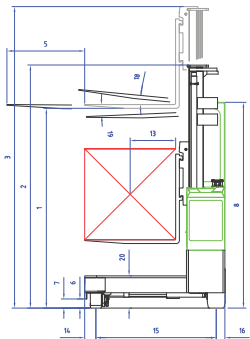

REF.	DESCRIPTION	C10,000 GT							
1a	Lift Height	248"							
1b	Free Lift Height	104"							
2	Height Mast Closed	157"							
3	Max. Mast Raised	303"							
4	Overall Length	54"	60"	66"	72"	78"	84"	90"	
5	Mast travel	26"	32"	38"	44"	50"	56"	62"	
6	Ground Clearance Under Mast	5"							
7	Ground Clearance to Center of Wheelbase	5"							
8	Height Over Cab (without work lights)	114"							
9	Width Across Platforms	116"							
10	Outside Spread of Fork Arms	131½"							
11	Wheelbase	90½"							
12	Frame Opening	55"							
13	Load Center Distance	12"	15"	18"	21"	24"	24"	24"	
14	Overhang Front	6"							
15	Track	42"	48"	54"	60"	66"	72"	78"	
16	Overhang Back	6"							
17	Length from Face of Fork	30"							
18	Forward Tilt	3°							
19	Backward Tilt	4½°							
20	Platform Height (with front lowered)	16½"							
21	Platform Length	24"	30"	36"	42"	48"	54"	60"	
A	Capacity	10,000 lbs							
B	Unladen Weight	19,000 lbs	19,500 lbs	20,000 lbs	20,500 lbs	21,000 lbs	21,500 lbs	22,000 lbs	
C	Maximum Ground Speed	7½ mph							
D	Gradeability	10%							
E	3 ltr GM LPG	65 HP							
F	Electrics	12 Volt							
G	Fork Section 2" x 6" x	24"	30"	36"	42"	48"	54"	60"	
H	350 / 150 - 280 Front Tire (Solid) x2	OD 14" / Width 6"							
I	16 x 7 - 12 Rear Tire (Super Elastic) x2	OD 23" / Width 10"							
J	Standard Color	Green & Gray							

Distributed by:

Features Include:

- Rubber Mounted Overhead Guard
- Load Sensing Steering
- Tilting Chassis +/- ½" at front
- 4 Wheel Steering
- 2 Wheel Hydrostatic Drive
- Hydraulic Oil Cooler

303 Concord Street,
Greensboro,
North Carolina 27406
Toll free: 1-877 COMBI 56
Tel: 336-378-8884
info@combilift.com

C10,000 GT

combilift.com