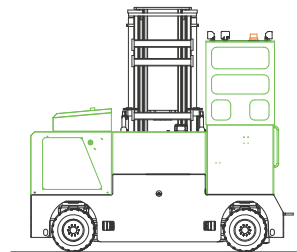

REF.	DESCRIPTION	C10,000 GT							
1a	Lift Height	248"							
1b	Free Lift Height	104"							
2	Height Mast Closed	157"							
3	Max. Mast Raised	303"							
4	Overall Length	54"	60"	66"	72"	78"	84"	90"	
5	Mast travel	26"	32"	38"	44"	50"	56"	62"	
6	Ground Clearance Under Mast	5"							
7	Ground Clearance to Center of Wheelbase	5"							
8	Height Over Cab (without work lights)	114"							
9	Width Across Platforms	116"							
10	Outside Spread of Fork Arms	131½"							
11	Wheelbase	90½"							
12	Frame Opening	55"							
13	Load Center Distance	12"	15"	18"	21"	24"	24"	24"	
14	Overhang Front	6"							
15	Track	42"	48"	54"	60"	66"	72"	78"	
16	Overhang Back	6"							
17	Length from Face of Fork	30"							
18	Forward Tilt	3°							
19	Backward Tilt	4½°							
20	Platform Height (with front lowered)	16½"							
21	Platform Length	24"	30"	36"	42"	48"	54"	60"	
A	Capacity	10,000 lbs							
B	Unladen Weight	19,000 lbs	19,500 lbs	20,000 lbs	20,500 lbs	21,000 lbs	21,500 lbs	22,000 lbs	
C	Maximum Ground Speed	7½ mph							
D	Gradeability	10%							
E	3 ltr GM LPG	65 HP							
F	Electrics	12 Volt							
G	Fork Section 2" x 6" x	24"	30"	36"	42"	48"	54"	60"	
H	350 / 150 - 280 Front Tire (Solid) x2	OD 14" / Width 6"							
I	16 x 7 - 12 Rear Tire (Super Elastic) x2	OD 23" / Width 10"							
J	Standard Color	Green & Gray							

Distributed by:

Features Include:

- Rubber Mounted Overhead Guard
- Load Sensing Steering
- Tilting Chassis +/- ½" at front
- 4 Wheel Steering
- 2 Wheel Hydrostatic Drive
- Hydraulic Oil Cooler

303 Concord Street,
Greensboro,
North Carolina 27406
Toll free: 1-877 COMBI 56
Tel: 336-378-8884
info@combilift.com

C10,000 GT

combilift.com