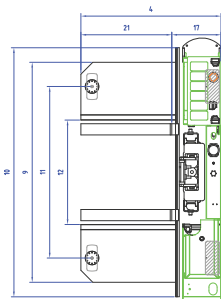

REF.	DESCRIPTION	C10,000 GT							
1a	Lift Height	248"							
1b	Free Lift Height	104"							
2	Height Mast Closed	157"							
3	Max. Mast Raised	303"							
4	Overall Length	54"	60"	66"	72"	78"	84"	90"	
5	Mast travel	26"	32"	38"	44"	50"	56"	62"	
6	Ground Clearance Under Mast	5"							
7	Ground Clearance to Center of Wheelbase	5"							
8	Height Over Cab (without work lights)	114"							
9	Width Across Platforms	116"							
10	Outside Spread of Fork Arms	131½"							
11	Wheelbase	90½"							
12	Frame Opening	55"							
13	Load Center Distance	12"	15"	18"	21"	24"	24"	24"	
14	Overhang Front	6"							
15	Track	42"	48"	54"	60"	66"	72"	78"	
16	Overhang Back	6"							
17	Length from Face of Fork	30"							
18	Forward Tilt	3°							
19	Backward Tilt	4½°							
20	Platform Height (with front lowered)	16½"							
21	Platform Length	24"	30"	36"	42"	48"	54"	60"	
A	Capacity	10,000 lbs							
B	Unladen Weight	19,000 lbs	19,500 lbs	20,000 lbs	20,500 lbs	21,000 lbs	21,500 lbs	22,000 lbs	
C	Maximum Ground Speed	7½ mph							
D	Gradeability	10%							
E	3 ltr GM LPG	65 HP							
F	Electrics	12 Volt							
G	Fork Section 2" x 6" x	24"	30"	36"	42"	48"	54"	60"	
H	350 / 150 - 280 Front Tire (Solid) x2	OD 14" / Width 6"							
I	16 x 7 - 12 Rear Tire (Super Elastic) x2	OD 23" / Width 10"							
J	Standard Color	Green & Gray							

Distributed by:

Features Include:

- Rubber Mounted Overhead Guard
- Load Sensing Steering
- Tilting Chassis +/- ½" at front
- 4 Wheel Steering
- 2 Wheel Hydrostatic Drive
- Hydraulic Oil Cooler

303 Concord Street,
Greensboro,
North Carolina 27406
Toll free: 1-877 COMBI 56
Tel: 336-378-8884
info@combilift.com

C10,000 GT

combilift.com