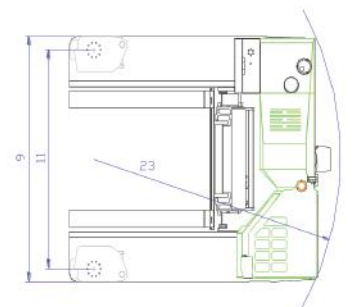

FORWARD MODE

303 Concord Street,
Greensboro,
North Carolina 27406
Toll free: 1-877 COMBI 56
Tel: 336-378-8884
info@combilift.com

Combilift has a policy of continuous product development and reserves the right to alter specifications without prior notice. Specifications and/or dimensions may vary from those illustrated in some countries.

COMBI C22,000

combilift.com