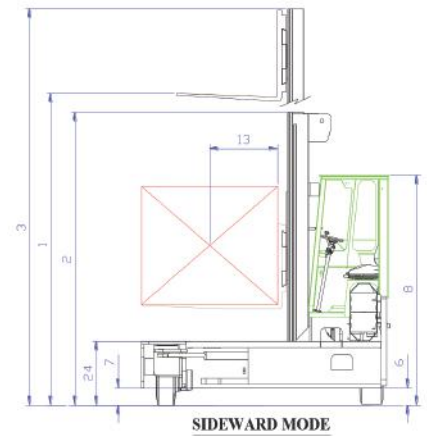

REF.	DESCRIPTION	C22,000
1a	Max. Lift Height	161½"
1b	Free Lift Height	0"
2	Height Mast Closed	136"
3	Max. Mast Raised	228½"
4	Overall Length	121"
5	Mast travel	68¼"
6	Ground Clearance Under Mast	11½"
7	Ground Clearance to Center of Wheelbase	6½"
8	Height Over Cab (without work lights)	102"
9	Width	110¼"
10	Outside Spread of Fork Arms	63"
11	Track Front	98½"
12	Frame Opening	65"
13	Load Center Distance	24"
14	Overhang Front	12¼"
15	Wheelbase	100¾"
16	Overhang Back	8¼"
17	Length from Face of Fork	54½"
18	Approach Angle	45°
19	Ramp Angle	29°
20	Departure Angle	45°
21	Forward Tilt	3°
22	Backward Tilt	5°
23	Minimum Outside Radius	122¼"
24	Platform Height	30½"
25	Platform Length	66½"
A	Capacity	22,000 lbs
B	Unladen Weight	30,850 lbs
C	Maximum Ground Speed	8½ mph
D	Gradeability	15%
E	Kubota V3800 -TE Diesel / 4.3 ltr GM LPG	99 HP / 96 HP
F	Electrics	12 Volt
G	Fork Section	2½" x 8" x 66½"
H	22 x 12 - 16 Front Tire	OD 22" / Width 12"
I	840 / 340 - 559 Rear Tire	OD 33" / Width 13¾"
J	Standard Color	Green & Gray
K	Suspension Seat	KAB Model 211

European Patent No. 2167416; Brazilian Patent No. P10811954-6; Australian Patent No. 2008253242

Features Include:

- Rubber Mounted Half Open Cabin
- Multi-Directional Operation
- 3 Wheel Hydrostatic Drive
- Load Sensing Steering
- 4 Way Lever Positioning of Wheels
- Hydraulic Oil Cooler

Distributed by: