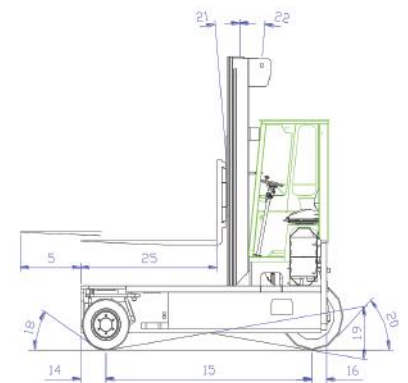

FORWARD MODE