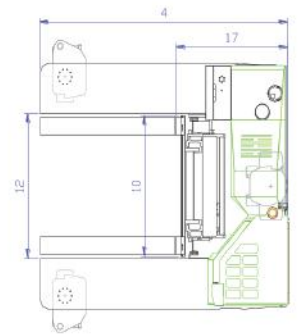

SIDEWARD MODE