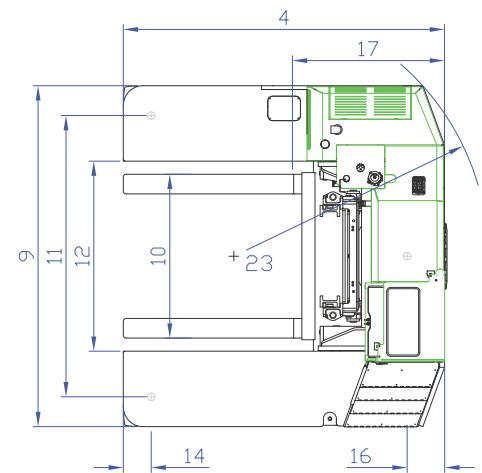

SIDEWARD MODE