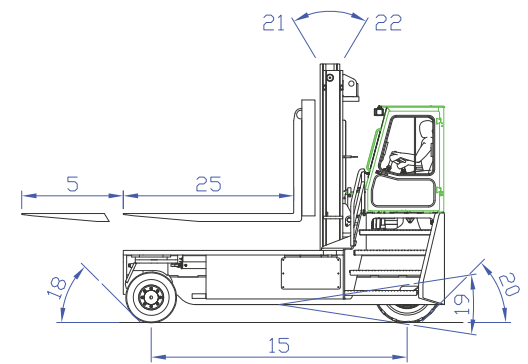

COMBiLiFT

LIFTING INNOVATION

C55,000

The multi-directional forklift designed to handle heavy, long and awkward loads.

COMBi C-Series

combilift.com

| REF. | DESCRIPTION | C55,000 |
|------|---------------------------------------------|--------------------|
| 1a | Max. Lift Height | 162" |
| 1b | Freelift Height | 0" |
| 2 | Height Mast Closed | 163" |
| 3 | Max. (Mast raised) | 246" |
| 4 | Overall Length | 193" |
| 5 | Mast Travel | 106" |
| 6 | Ground Clearance Under Mast | 18" |
| 7 | Ground Clearance to Center of Wheelbase | 10" |
| 8 | Height Over Cab (Without work lights) | 130" |
| 9 | Width | 205" |
| 10 | Outside Spread of Fork Arms | 94½" |
| 11 | Track Front | 167" |
| 12 | Frame Opening | 114" |
| 13 | Load Center Distance | 48" |
| 14 | Overhang Front | 20½" |
| 15 | Wheelbase | 146½" |
| 16 | Overhang Back | 25½" |
| 17 | Length From Face of Fork | 90½" |
| 18 | Approach Angle | 45° |
| 19 | Ramp Angle | 17° |
| 20 | Departure Angle | 45° |
| 21 | Forward Tilt | 4° |
| 22 | Backward Tilt | 8° |
| 23 | Minimum Outside Radius | 191" |
| 24 | Platform Height | 45½" |
| 25 | Platform Length | 102" |
| A | Capacity | 55,000 lbs |
| B | Unladen Weight | 86,000 lbs |
| C | Maximum Ground Speed | 11 mph |
| D | Gradeability | 10% |
| E | John Deere Diesel Engine 6068HF | 225 HP |
| F | Electrics | 12 Volt |
| G | Fork Section | 5" x 12" x 102" |
| H | 14.00 - 24 Rear Tire (Super Elastic) x2 | OD 40" / Width 18" |
| I | 355 / 65 - 15 Front Tire (Super Elastic) x2 | OD 33" / Width 14" |
| J | Standard Color | Green & Gray |
| K | Suspension Seat | KAB Model 116 |

Distributed by:

303 Concord Street
Greensboro
North Carolina 27406
Toll free: 1-877 COMBI 56
Tel: 336-378-8884
info@combilift.com

SIDEWARD MODE

FORWARD MODE

Combilift has a policy of continuous product development and reserves the right to alter specifications without prior notice. Specifications and/or dimensions may vary from those illustrated in some countries.