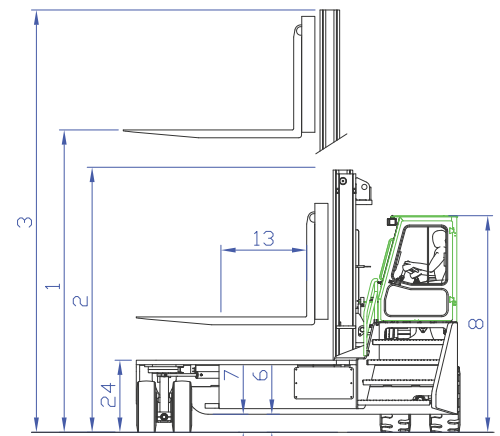

REF.	DESCRIPTION	C55,000
1a	Max. Lift Height	162"
1b	Freelift Height	0"
2	Height Mast Closed	163"
3	Max. (Mast raised)	246"
4	Overall Length	193"
5	Mast Travel	106"
6	Ground Clearance Under Mast	18"
7	Ground Clearance to Center of Wheelbase	10"
8	Height Over Cab (Without work lights)	130"
9	Width	205"
10	Outside Spread of Fork Arms	94½"
11	Track Front	167"
12	Frame Opening	114"
13	Load Center Distance	48"
14	Overhang Front	20½"
15	Wheelbase	146½"
16	Overhang Back	25½"
17	Length From Face of Fork	90½"
18	Approach Angle	45°
19	Ramp Angle	17°
20	Departure Angle	45°
21	Forward Tilt	4°
22	Backward Tilt	8°
23	Minimum Outside Radius	191"
24	Platform Height	45½"
25	Platform Length	102"
A	Capacity	55,000 lbs
B	Unladen Weight	86,000 lbs
C	Maximum Ground Speed	11 mph
D	Gradeability	10%
E	John Deere Diesel Engine 6068HF	225 HP
F	Electrics	12 Volt
G	Fork Section	5" x 12" x 102"
H	14.00 - 24 Rear Tire (Super Elastic) x2	OD 40" / Width 18"
I	355 / 65 - 15 Front Tire (Super Elastic) x2	OD 33" / Width 14"
J	Standard Color	Green & Gray
K	Suspension Seat	KAB Model 116

Features Include:

- Hydraulic Mounted Cabin
- Multi-Directional Operation
- 4 Wheel Hydrostatic Drive
- +/- 6" Integrated Sideshift
- 4 Way Lever Positioning of Wheels
- Load Sensing Steering
- Hydraulic Oil Cooler

Distributed by:

303 Concord Street
Greensboro
North Carolina 27406
Toll free: 1-877 COMBI 56
Tel: 336-378-8884
info@combilift.com

SIDEWARD MODE