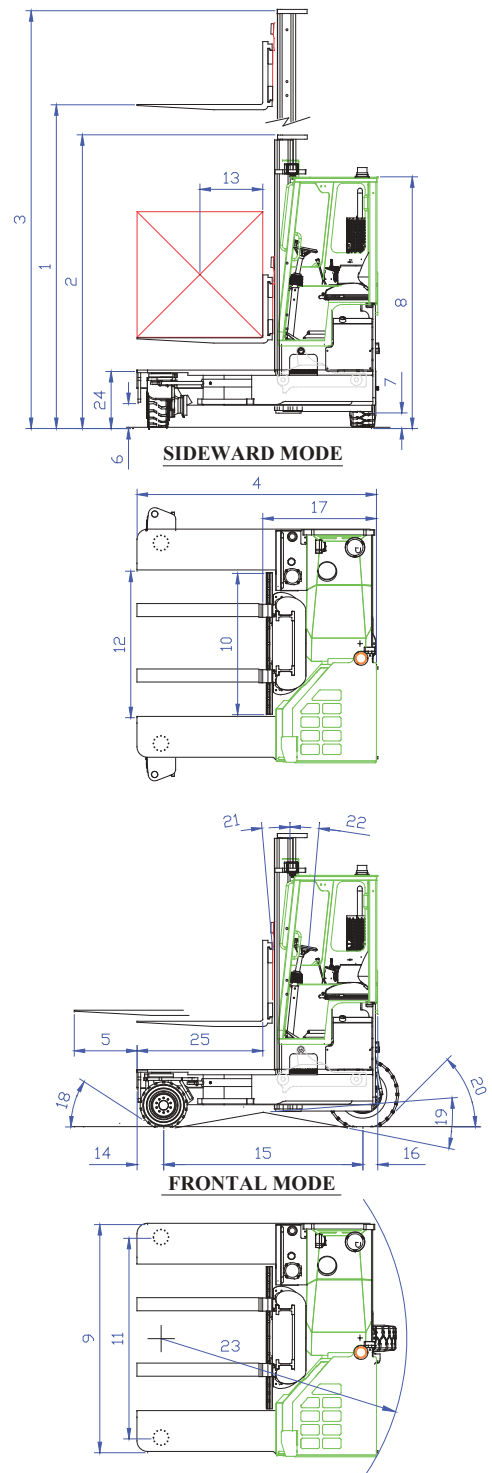

European Patent No. 2167416; Brazilian Patent No. P10811954-6; Australian Patent No. 2008253242

Features Include:

- Rubber Mounted Cabin
- Multi-Directional Operation
- 3 Wheel Hydrostatic Drive
- Load Sensing Steering
- 4 Way Lever Positioning of Wheels
- Hydraulic Oil Cooler

Distributed by:

303 Concord Street
Greensboro
North Carolina 27406
Toll Free: 1-877 COMBI 56
Tel: 336-378-8884
info@combilift.com

Combilift has a policy of continuous product development and reserves the right to alter specifications without prior notice. Specifications and/or dimensions may vary from those illustrated in some countries.

C6,000 - C10,000

combilift.com