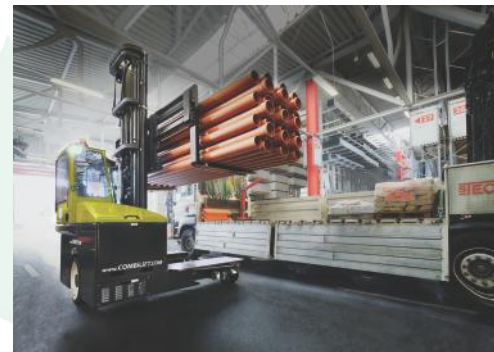

COMBiLiFT

LIFTING INNOVATION

C6,000E-C10,000E

The electric multi-directional forklift designed for the safe, space saving and productive handling of long and bulky loads.

COMBi C-Series

combilift.com

REF.	DESCRIPTION	C6000 E	C8000 E	C10,000 E
1a	Max. Lift Height		159"	
1b	Freelift Height		0"	
2	Height Mast Closed		112"	
3	Max. (Mast raised)		192"	
4	Overall Length	77"	91"	98"
5	Mast Travel	37"	51"	57"
6	Ground Clearance Under Mast		6"	
7	Ground Clearance to Center of Wheelbase		4¼"	
8	Height Over Cab (without work lights)		96"	
9	Width		89"	
10	Outside Spread of Fork Arms		53"	
11	Track Front		79¾"	
12	Frame Opening		55"	
13	Load Center Distance	18"	24"	24"
14	Overhang Front		8¾"	
15	Wheelbase	61"	75"	80½"
16	Overhang Back		5"	
17	Length From Face of Fork	47"	47"	49"
18	Approach Angle		45°	
19	Ramp Angle		17°	
20	Departure Angle		45°	
21	Forward Tilt		3°	
22	Backward Tilt		5°	
23	Minimum Outside Radius	78¾"	91½"	98"
24	Platform Height		19"	
25	Platform Length	33½"	47"	53"
A	Capacity	6000 lbs	8000 lbs	10,000 lbs
B	Unladen Weight	13,900 lbs	14,650 lbs	15,100 lbs
C	Maximum Ground Speed		6 mph	
D	Gradeability		10%	
E	Battery Capacity		80 V / 620 Ah	
F	Fork Section	2" x 6" x 33½"	2" x 6" x 47"	2" x 6" x 53"
G	405 x 305 x 220 Front Tire (Solid Rubber)		OD 16" / Width 9"	
H	27 x 10-12 Rear Tire		OD 27" / Width 10"	
I	Standard Color		Green & Gray	
J	AC Electric Traction Motor x 2		80 V / 7 HP	
K	AC Electric Pump Motor		80V / 25 HP	

International Patent Application No. PCT/EP2014/053066; UK Patent Application No. GB 1302811.3

Features Include:

- Rubber Mounted Cabin
- AC Motor Technology
- Multi-Directional Operation
- Load Sensing Steering
- Curtis AC Software
- 4 Way Lever Positioning of Wheels
- 2 Wheel Drive