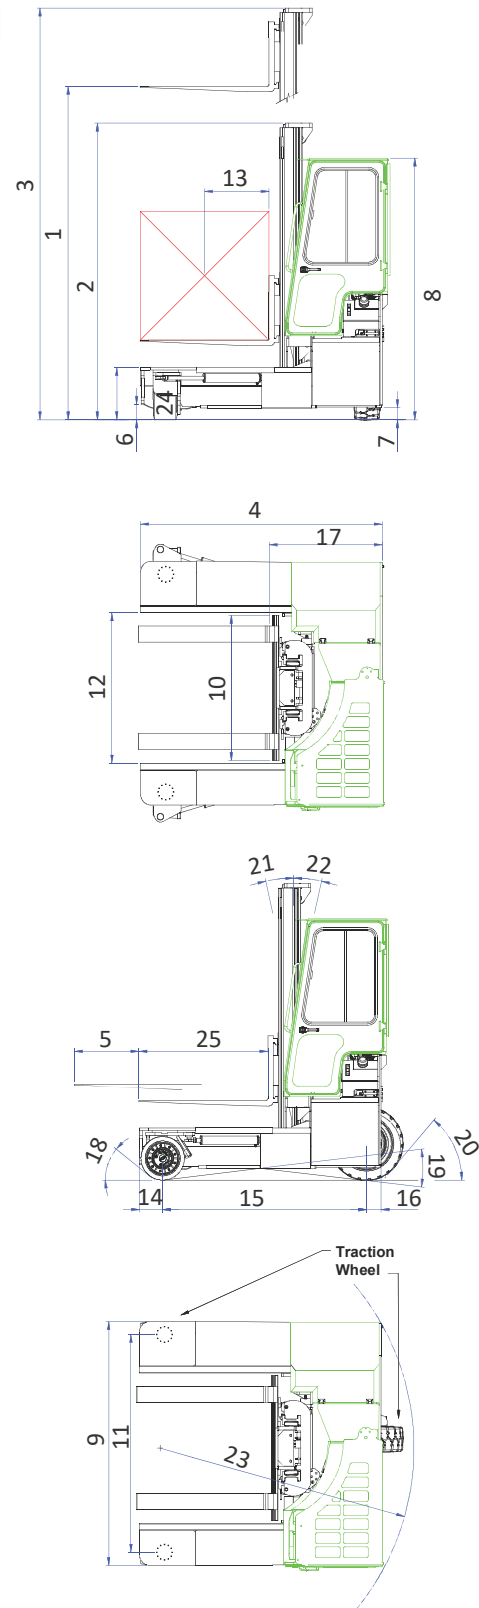

International Patent Application No. PCT/EP2014/053066; UK Patent Application No. GB 1302811.3

Features Include:

- Rubber Mounted Cabin
- AC Motor Technology
- Multi-Directional Operation
- Load Sensing Steering
- Curtis AC Software
- 4 Way Lever Positioning of Wheels
- 2 Wheel Drive

Distributed by:

303 Concord Street
Greensboro
North Carolina 27406
Toll free: 1-877 COMBI 56
Tel: 336-378-8884
info@combilift.com

C6,000E - C10,000E

combilift.com