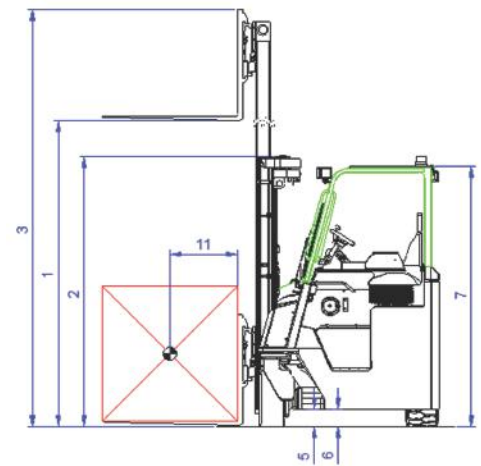

REF.	DESCRIPTION	Standard
1 a	Max. Lift Height	159"
1 b	Free Lift Height	0"
2	Height Mast Closed	114"
3	Max. (Mast raised)	198¾"
4	Overall Length	120"
5	Ground Clearance Under Mast	6"
6	Ground Clearance to Wheelbase Center	6"
7	Height of Overhead Guard	92¾"
8	Width	64"
9	Outside Spread of Fork Arms	59"
10	Track Front	55"
11	Load Center Distance	24"
12	Overhang Front	12¾"
13	Wheel Base	53¼"
14	Overhang Back	6"
15	Length From Face of Fork	72"
16	Approach Angle	30°
17	Ramp Angle	28°
18	Departure Angle	30°
19	Forward Tilt	3°
20	Backward Tilt	8°
21	Minimum Outside Radius	65¾"
A	Capacity	8,000 lbs
B	Unladen Weight	16,700 lbs
C	Maximum Ground Speed	8 mph
D	Gradeability	10%
E	Kubota V2403-T diesel / 3ltr GM LPG	60 HP/ 65 HP
F	Electrics	12 Volt
G	Fork Section	6" x 2" x 48"
H	20 x 9 x 16 Front Tire x 2 (Solid Rubber)	OD 21" / Width 9"
I	28 x 12.5 – 15 Rear Tire x 1 (Super Elastic)	OD 28" / Width 12½"
J	Standard Color	Green and Gray
K	Suspension Seat	KAB Model 116

Protected by Design Registration Copyright: European Community No.: 000725668-0001; US No.: D579, 624; Canadian No.: 123292 | Australian No.: 318370; Russian Federation No.: 70814 | Korean No.: 30-0516087; Japanese No.: 1330896; Taiwan No.: D126056; Chinese No.: ZL200730329732.6

Features Include:

- Open Cabin
- Multi-Directional Operation
- Load Sensing Steering
- 3 Wheel Hydrostatic Drive
- 4-way lever positioning of Wheels

Distributed by:

SIDEWARD MODE