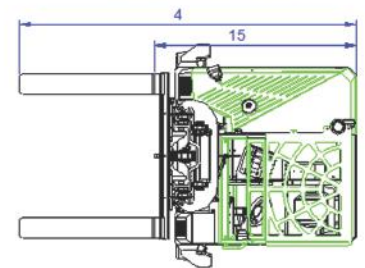

SIDEWARD MODE