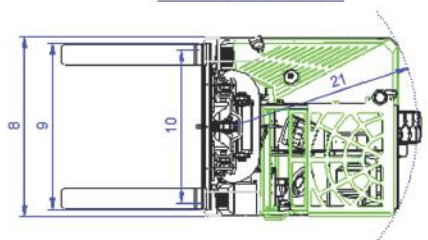

REF.	DESCRIPTION	Standard
1 a	Max. Lift Height	159"
1 b	Free Lift Height	0"
2	Height Mast Closed	114"
3	Max. (Mast raised)	198¾"
4	Overall Length	120"
5	Ground Clearance Under Mast	6"
6	Ground Clearance to Wheelbase Center	6"
7	Height of Overhead Guard	92¾"
8	Width	64"
9	Outside Spread of Fork Arms	59"
10	Track Front	55"
11	Load Center Distance	24"
12	Overhang Front	12¾"
13	Wheel Base	53¼"
14	Overhang Back	6"
15	Length From Face of Fork	72"
16	Approach Angle	30°
17	Ramp Angle	28°
18	Departure Angle	30°
19	Forward Tilt	3°
20	Backward Tilt	8°
21	Minimum Outside Radius	65¾"
A	Capacity	8,000 lbs
B	Unladen Weight	16,700 lbs
C	Maximum Ground Speed	8 mph
D	Gradeability	10%
E	Kubota V2403-T diesel / 3ltr GM LPG	60 HP/ 65 HP
F	Electrics	12 Volt
G	Fork Section	6" x 2" x 48"
H	20 x 9 x 16 Front Tire x 2 (Solid Rubber)	OD 21" / Width 9"
I	28 x 12.5 – 15 Rear Tire x 1 (Super Elastic)	OD 28" / Width 12½"
J	Standard Color	Green and Gray
K	Suspension Seat	KAB Model 116

Features Include:

- Open Cabin
- Multi-Directional Operation
- Load Sensing Steering
- 3 Wheel Hydrostatic Drive
- 4-way lever positioning of Wheels

Distributed by:

SIDEWARD MODE

FRONTAL MODE

Combilift has a policy of continuous product development and reserves the right to alter specifications without prior notice. Specifications and/or dimensions may vary from those illustrated in some countries.