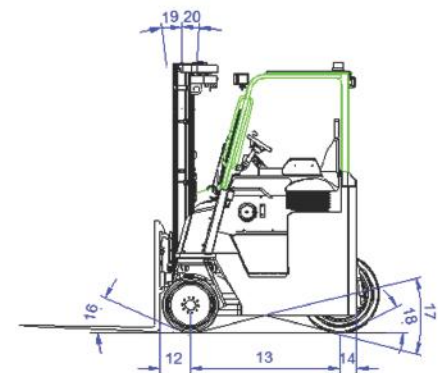

COMBiLiFT

LIFTING INNOVATION

COMBi-CB8

The innovative and compact Combi-CB8 is designed to increase productivity, improve safety and help maximize your storage capacity both indoors & outdoors.

COMBi-CB8

combilift.com

REF.	DESCRIPTION	Standard
1 a	Max. Lift Height	159"
1 b	Free Lift Height	0"
2	Height Mast Closed	114"
3	Max. (Mast raised)	198¾"
4	Overall Length	120"
5	Ground Clearance Under Mast	6"
6	Ground Clearance to Wheelbase Center	6"
7	Height of Overhead Guard	92¾"
8	Width	64"
9	Outside Spread of Fork Arms	59"
10	Track Front	55"
11	Load Center Distance	24"
12	Overhang Front	12¾"
13	Wheel Base	53¼"
14	Overhang Back	6"
15	Length From Face of Fork	72"
16	Approach Angle	30°
17	Ramp Angle	28°
18	Departure Angle	30°
19	Forward Tilt	3°
20	Backward Tilt	8°
21	Minimum Outside Radius	65¾"
A	Capacity	8,000 lbs
B	Unladen Weight	16,700 lbs
C	Maximum Ground Speed	8 mph
D	Gradeability	10%
E	Kubota V2403-T diesel / 3ltr GM LPG	60 HP/ 65 HP
F	Electrics	12 Volt
G	Fork Section	6" x 2" x 48"
H	20 x 9 x 16 Front Tire x 2 (Solid Rubber)	OD 21" / Width 9"
I	28 x 12.5 – 15 Rear Tire x 1 (Super Elastic)	OD 28" / Width 12½"
J	Standard Color	Green and Gray
K	Suspension Seat	KAB Model 116

Features Include:

- Open Cabin
- Multi-Directional Operation
- Load Sensing Steering
- 3 Wheel Hydrostatic Drive
- 4-way lever positioning of Wheels

Distributed by:

SIDEWARD MODE

FRONTAL MODE

Combilift has a policy of continuous product development and reserves the right to alter specifications without prior notice. Specifications and/or dimensions may vary from those illustrated in some countries.