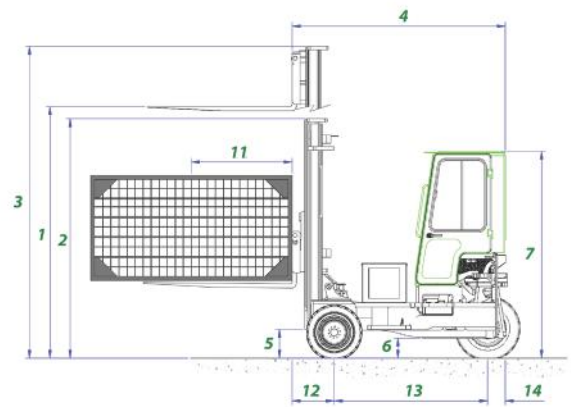

### *Live Receiving Combilift Model*

The COMBi-LR is based on the highly successful and reliable C series multidirectional forklifts. The offset driving position provides the ideal view of the cage while a very small turning radius means excellent manoeuvrability.

**COMBi C-Series**

[combilift.com](http://combilift.com)

REF.	DESCRIPTION	Standard
1a	Max. Lift Height	127"
1b	Freelift Height	0"
2	Height Mast Closed	101½"
3	Max. (Mast raised)	171¾"
4	Length From Face of Fork	103¼"
5	Ground Clearance Under Mast	11"
6	Ground Clearance to Center of Wheelbase	10½"
7	Height Over Cab (Without work lights)	116"
8	Outside Spread of Fork Arms	39"
9	Width	89"
10	Track Front	78½"
11	Load Center Distance	47¼"
12	Overhang Front	18½"
13	Wheelbase	74¼"
14	Overhang Back	10½"
15	Approach Angle	45°
16	Ramp Angle	36°
17	Departure Angle	45°
18	Forward Tilt	6°
19	Backward Tilt	8°
20	Minimum Outside Radius	91"
21	Capacity	5500 lbs
22	Unladen Weight	14,110 lbs
23	Maximum Ground Speed	9 mph
24	Gradeability	15%
25	Kubota V2403 T Diesel / 3ltr GM LPG	59 HP / 64 HP
A	Electrics	12 Volt
B	Fork Section	2" x 5" x 72"
C	27 x 10 - 12 Front Tire	OD 26¾" / Width 10"
D	355 / 65 - 15 Rear Tire	OD 31½" / Width 11½"
E	Standard Color	Green & Gray
F	Suspension Seat	KAB Model 116