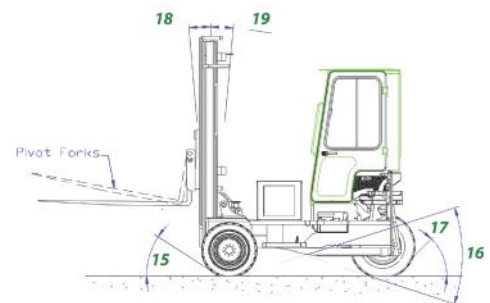

### *Live Receiving Combilift Model*

The COMBi-LR is based on the highly successful and reliable C series multidirectional forklifts. The offset driving position provides the ideal view of the cage while a very small turning radius means excellent manoeuvrability.

**COMBi C-Series**

[combilift.com](http://combilift.com)

REF.	DESCRIPTION	Standard
1a	Max. Lift Height	127"
1b	Freelift Height	0"
2	Height Mast Closed	101½"
3	Max. (Mast raised)	171¾"
4	Length From Face of Fork	103¼"
5	Ground Clearance Under Mast	11"
6	Ground Clearance to Center of Wheelbase	10½"
7	Height Over Cab (Without work lights)	116"
8	Outside Spread of Fork Arms	39"
9	Width	89"
10	Track Front	78½"
11	Load Center Distance	47¼"
12	Overhang Front	18½"
13	Wheelbase	74¼"
14	Overhang Back	10½"
15	Approach Angle	45°
16	Ramp Angle	36°
17	Departure Angle	45°
18	Forward Tilt	6°
19	Backward Tilt	8°
20	Minimum Outside Radius	91"
21	Capacity	5500 lbs
22	Unladen Weight	14,110 lbs
23	Maximum Ground Speed	9 mph
24	Gradeability	15%
25	Kubota V2403 T Diesel / 3ltr GM LPG	59 HP / 64 HP
A	Electrics	12 Volt
B	Fork Section	2" x 5" x 72"
C	27 x 10 - 12 Front Tire	OD 26¾" / Width 10"
D	355 / 65 - 15 Rear Tire	OD 31½" / Width 11½"
E	Standard Color	Green & Gray
F	Suspension Seat	KAB Model 116