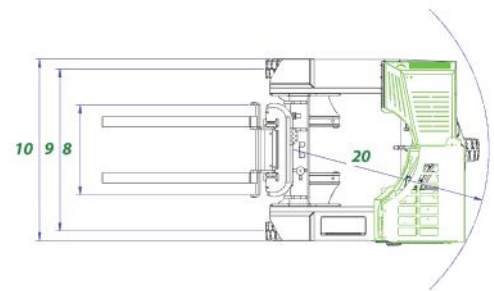

### *Live Receiving Combilift Model*

The COMBi-LR is based on the highly successful and reliable C series multidirectional forklifts. The offset driving position provides the ideal view of the cage while a very small turning radius means excellent manoeuvrability.

**COMBi C-Series**

[combilift.com](http://combilift.com)

REF.	DESCRIPTION	Standard
1a	Max. Lift Height	127"
1b	Freelift Height	0"
2	Height Mast Closed	101½"
3	Max. (Mast raised)	171¾"
4	Length From Face of Fork	103¼"
5	Ground Clearance Under Mast	11"
6	Ground Clearance to Center of Wheelbase	10½"
7	Height Over Cab (Without work lights)	116"
8	Outside Spread of Fork Arms	39"
9	Width	89"
10	Track Front	78½"
11	Load Center Distance	47¼"
12	Overhang Front	18½"
13	Wheelbase	74¼"
14	Overhang Back	10½"
15	Approach Angle	45°
16	Ramp Angle	36°
17	Departure Angle	45°
18	Forward Tilt	6°
19	Backward Tilt	8°
20	Minimum Outside Radius	91"
21	Capacity	5500 lbs
22	Unladen Weight	14,110 lbs
23	Maximum Ground Speed	9 mph
24	Gradeability	15%
25	Kubota V2403 T Diesel / 3ltr GM LPG	59 HP / 64 HP
A	Electrics	12 Volt
B	Fork Section	2" x 5" x 72"
C	27 x 10 - 12 Front Tire	OD 26¾" / Width 10"
D	355 / 65 - 15 Rear Tire	OD 31½" / Width 11½"
E	Standard Color	Green & Gray
F	Suspension Seat	KAB Model 116