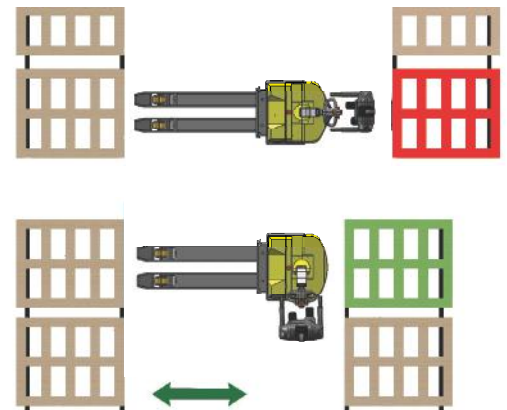

Superior safety with Combilift's patented Multi-Position Tiller Arm

The tiller can be turned to the left or right to allow the operator to remain at the side. This

enables full visibility of the load and forks, while maintaining full steering control, providing greater awareness of the surroundings for enhanced overall safety.