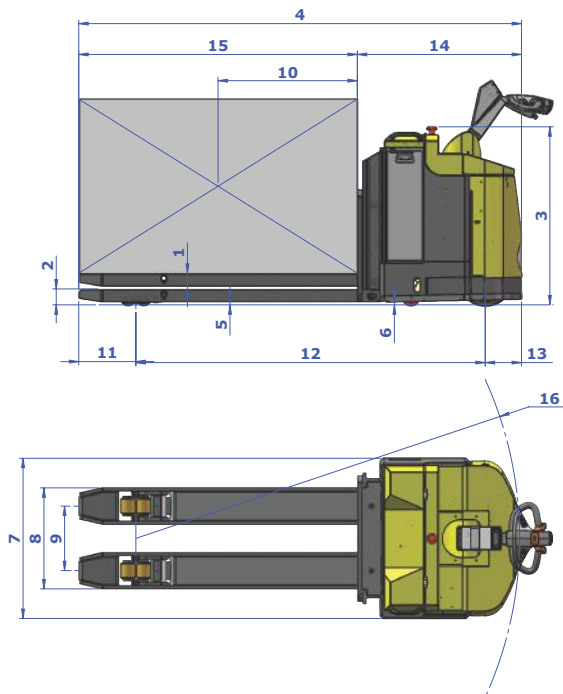

REF.	DESCRIPTION	Standard	Option
1	Max. Lift Height	3¾"	
2	Lowered Height	3½"	
3	Overall Height	42½"	
4	Overall Length	92½"	100"
5	Ground Clearance Under Fork	¾"	
6	Ground Clearance to Centre of Wheelbase	¾"	
7	Width	36"	
8	Outside Spread of Fork Arms	23"	
9	Track Front	14½"	
10	Load Centre Distance	27"	
11	Overhang Front	13"	
12	Wheelbase	71"	78½"
13	Overhang Back	8½"	
14	Length From Face of Fork	37½"	
15	Platform Length	55"	63"
16	Minimum Outside Radius	79"	86½"
A	Capacity	11,000 lbs	
B	Maximum Ground Speed	3½ mph	
C	Gradeability	5%	
D	Battery Capacity	24 V / 330 Ah	
E	Fork Section	2¾" x 8¼"	
F	Front Tyre (Polyurethane)	OD 3¼" / Width 3¾"	
G	Rear Tyre (Vulkollan)	OD 12¼" / Width 5"	
H	Standard Colour	Yellow & Grey	
I	AC Electric Traction Motor	24 V / 5½ HP	
J	AC Electric Pump Motor	24 V / 6½ HP