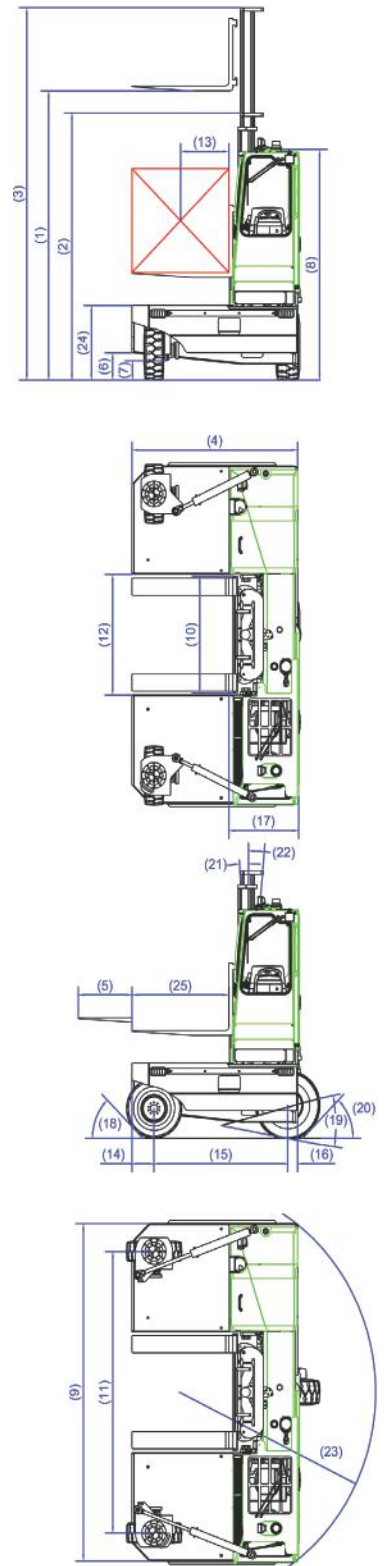

REF.	DESCRIPTION	C9000 SL	C10,000 SL	C12,000 SL
1a	Standard Lift Height		159"	
1b	Free Lift Height		0"	
2	Height Mast Closed		118"	
3	Max. (Mast raised)		204¾"	
4	Overall Length	80¾"	80¾"	88½"
5	Mast Travel	51"	51"	59"
6	Ground Clearance Under Mast		12"	
7	Ground Clearance to Center of Wheelbase		13"	
8	Height Over Cab (Without work lights)		106"	
9	Width		153½"	
10	Outside Spread of Fork Arms		53"	
11	Track Front		128¼"	
12	Frame Opening		55"	
13	Load Center Distance		23½"	
14	Overhang Front		10¾"	
15	Wheelbase	65"	65"	73"
16	Overhang Back		4¾"	
17	Length From Face of Fork		33½"	
18	Approach Angle		45°	
19	Ramp Angle		18°	
20	Departure Angle		45°	
21	Forward Tilt		3°	
22	Backward Tilt		5°	
23	Minimum Outside Radius		102"	
24	Platform Height (Optional 750mm)		33½"	
25	Platform Length	47"	47"	55"
A	Capacity	9000 lbs	10,000 lbs	12,000 lbs
B	Unladen Weight	21,650 lbs	21,825 lbs	22,490 lbs
C	Maximum Ground Speed		12 mph	
D	Gradeability		15%	
E	Deutz TCD 3.6 ltr / 4.3 ltr GM LPG		74 HP / 96 HP	
F	Electrics		12 Volt	
G	Fork Section 2" x 8" x	47"	47"	55"
H	27 x 10 - 12 Front Tire		OD 27" / Width 10"	
I	355 / 65 - 15 Rear Tire		OD 31" / Width 11½"	
J	Standard Color		Green & Gray	
K	Suspension Seat		KAB Model 116	

Features Include:

- Rubber Mounted Half-Open Cabin
- Multi-Directional Operation
- 3 Wheel Hydrostatic Drive
- Load Sensing Steering
- 4 Way Lever Positioning of Wheels
- Hydraulic Oil Cooler

Distributed by:

303 Concord Street
Greensboro
North Carolina 27406
Toll free: 1-877 COMBI 56
Tel: 336-378-8884
info@combilift.com

COMBi-SL

combilift.com