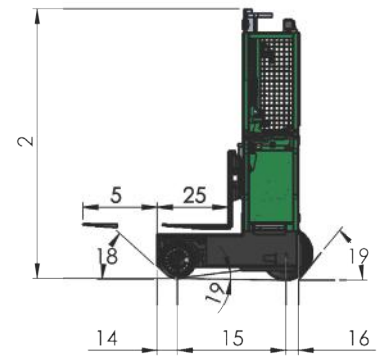

PCT Patent Application No. PCT/EP2014/053066; UK Patent Application No. GB1302811.3

Features Include:

- Rubber Mounted Cabin
- Multi-Directional Operation
- AC Motor Technology
- Load Sensing Steering
- 2 Wheel Electric Drive
- Stand-up Operator (Sit Down Cabin Option Available)

Distributed by:

303 Concord Street
Greensboro
North Carolina 27406
Toll Free: 1-877 COMBI 56
Tel: 336-378-8884
info@combilift.com

C5000-C8000 STE

combilift.com