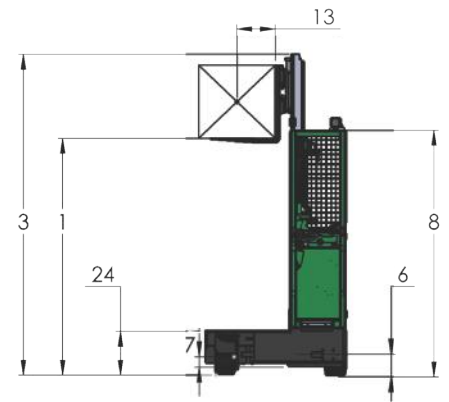

PCT Patent Application No. PCT/EP2014/053066; UK Patent Application No. GB1302811.3

Features Include:

- Rubber Mounted Cabin
- Multi-Directional Operation
- AC Motor Technology
- Load Sensing Steering
- 2 Wheel Electric Drive
- Stand-up Operator (Sit Down Cabin Option Available)

Distributed by:

303 Concord Street
Greensboro
North Carolina 27406
Toll Free: 1-877 COMBI 56
Tel: 336-378-8884
info@combilift.com

C5000-C8000 STE

combilift.com