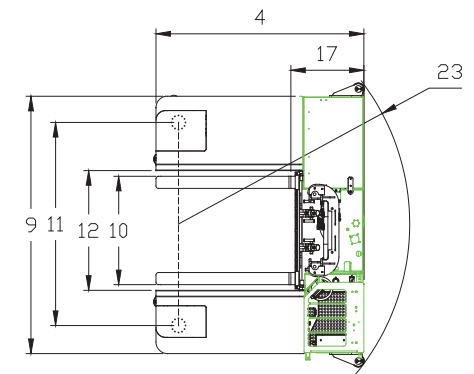

PCT Patent Application No. PCT/EP2014/053066; UK Patent Application No. GB1302811.3

Features Include:

- Rubber Mounted Cabin
- Multi-Directional Operation
- AC Motor Technology
- Load Sensing Steering
- 2 Wheel Electric Drive
- Stand-up Operator (Sit Down Cabin Option Available)

Distributed by:

303 Concord Street
Greensboro
North Carolina 27406
Toll Free: 1-877 COMBI 56
Tel: 336-378-8884
info@combilift.com

C5000-C8000 STE

combilift.com