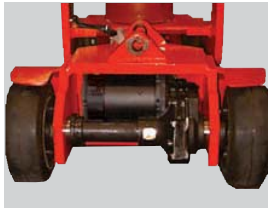

Stacking performance

Unique 39" wide chassis and "Artic" over rotate feature allow block stacking of pallets and drive in rack operation.

Triplex or quad mast

Lift mast options include triplex full free lift or quad free lift, to suit most operating conditions.

COMPACT FRONT AXLE AC POWER

Latest AC technology for fast acceleration and safe controlled braking. Integrated fault finding and monitoring. Easy turning in very narrow aisles.

FORWARD FACING SEAT

High quality adjustable full suspension seat with operators lumbar support.

EASY BATTERY CHANGE

Low rear lift off or roll off for fast changeovers. Good access for battery topping. No motors underneath.

HIVIS OVERHEAD GUARD

The unique 'Hi Vis' safety guard combines maximum visibility and overhead protection for the operator.

TILTING "CLEAR VISION" MAST

Flexi's famous "clear vision" mast is available in either triplex or quad format. Integrated side shift fork carriage is standard.

PARCEL BAY

Conveniently located behind the operator and suitable for carrying a roll of plastic film or any other material that needs to be close to hand.